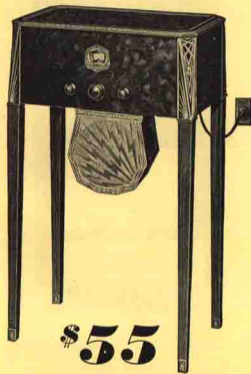

\$18

"YOU'RE
THERE WITH A
CROSLEY"

CROSLEY

FINER RADIO AT NEW LOW PRICES

THE CROSLEY RADIO CORPORATION
CINCINNATI, OHIO, U. S. A.

CROSLEY PRESENTS
The Best in Radio at New Low Prices

CROSLEY 31

Panelled in burl walnut finish metal, and strikingly decorated in white metal, Crosley 31 is an outstanding achievement in table model radio receivers.

Crosley 21, a 6-tube battery receiver, similarly cased, is available at the amazingly low price of \$49.00, without tubes.

\$55

without tubes, speaker or legs

CROSLEY 31

Legs for Crosley 31 are constructed to harmonize with Crosley metal cases. They attach securely with the turn of a screw at the bottom. The Dynacone attached below the case or placed on the top is priced at \$18.00 extra. The legs are \$5.00 extra for the set of four.

CROSLEY 32

\$99.50

without tubes

A rich, full-toned instrument, housed in a beautiful walnut veneer console, custom built to Crosley standards of excellence, Crosley 32 meets the demand for finer radio at lower prices. The built-in Dynacone, foremost armature type loud speaker, reproduces the finest gradations of tone.